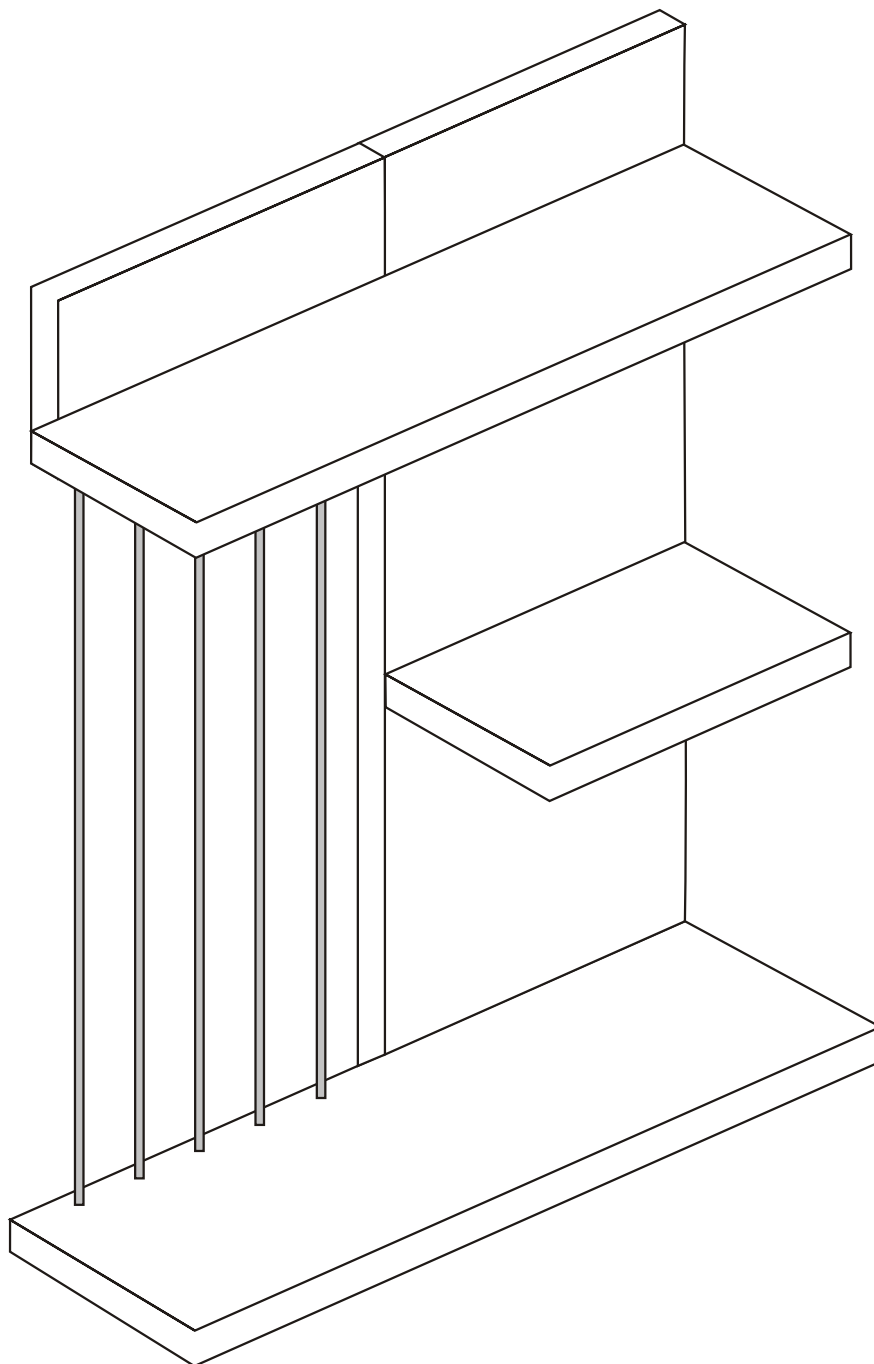

KINIK RAF

Assembly Manual

Kalune Design
Furniture

KINIK RAF

ATTENTION !!!

Minifix is the main connection material used in Decortile products ,
Before starting assembly , Please check the drawings below

ACCESSORY LIST

F14  2X	T24  8X	N20  4X	T25  1X
 2X	 2X	 5X	
GENERAL VIEW			

F14

F14

3

4

5

T25

6