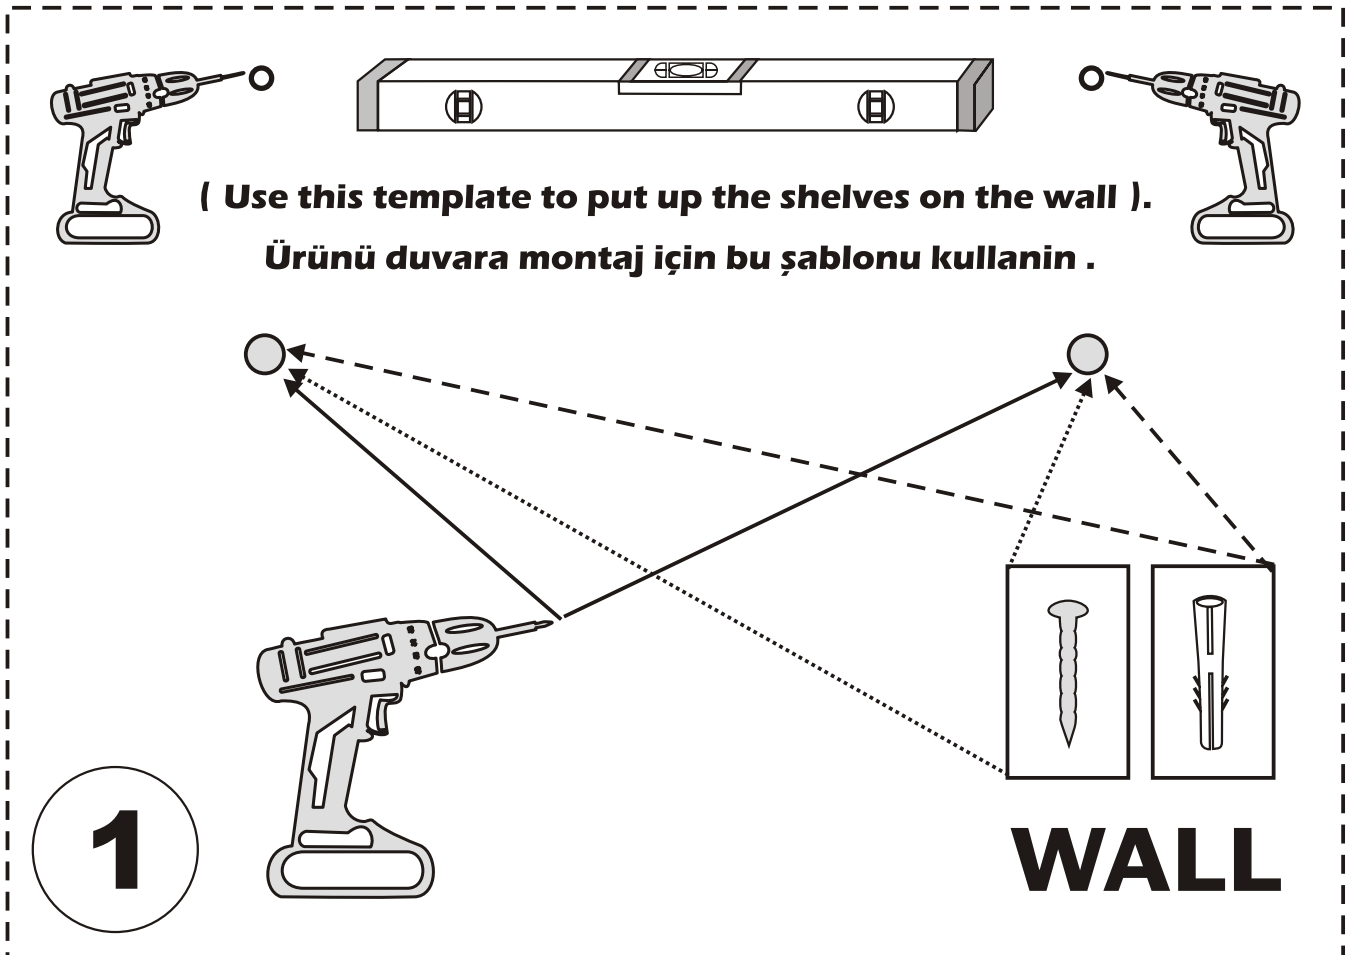

KINIK RAF

ATTENTION !!!

Minifix is the main connection material used in Decortile products ,
Before starting assembly , Please check the drawings below

ACCESSORY LIST

F14 2X	T24 8X	N20 4X	T25 1X
 2X	 2X	 5X	
GENERAL VIEW