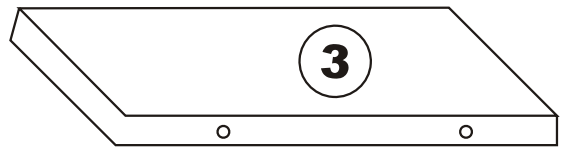

KINIK RAF

Assembly Manual

Kalune Design
Furniture

KINIK RAF

ATTENTION !!!

Minifix is the main connection material used in Decortile products ,
Before starting assembly , Please check the drawings below

ACCESSORY LIST

F14  2X	T24  8X	N20  4X	T25  1X
 2X	 2X	 5X	
GENERAL VIEW			

F14

F14

3

4

5

T25

6