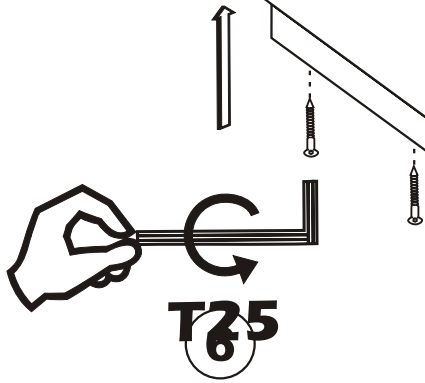

KINIK RAF

Assembly Manual

Kalune Design
Furniture

KINIK RAF

ATTENTION !!!

Minifix is the main connection material used in Decortile products ,
Before starting assembly , Please check the drawings below

ACCESSORY LIST

F14  2X	T24  8X	N20  4X	T25  1X
 2X	 2X	 5X	
GENERAL VIEW			

F14

F14

3

4

5

T25

6