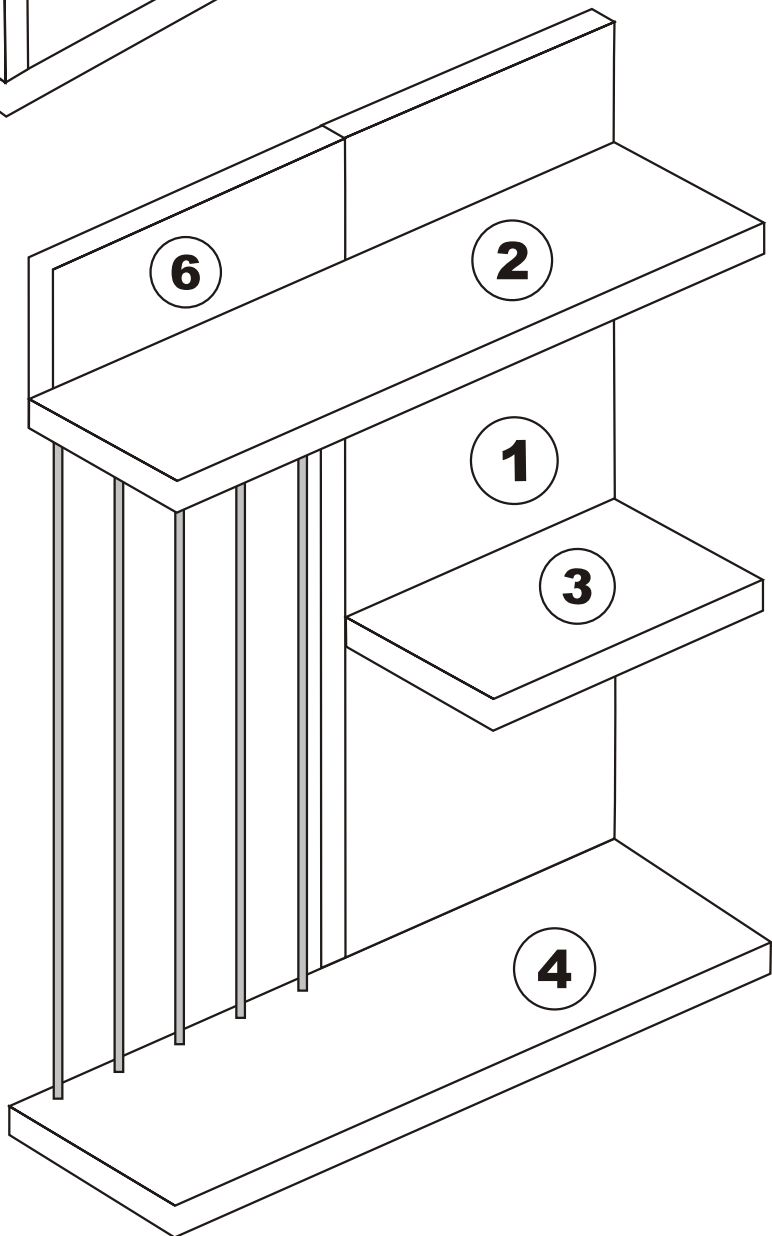

KINIK RAF

Assembly Manual

Kalune Design
Furniture

KINIK RAF

ATTENTION !!!

Minifix is the main connection material used in Decortile products ,
Before starting assembly , Please check the drawings below

ACCESSORY LIST

F14  2X	T24  8X	N20  4X	T25  1X
 2X	 2X	 5X	
GENERAL VIEW			

F14

F14

3

4

5

T25

6