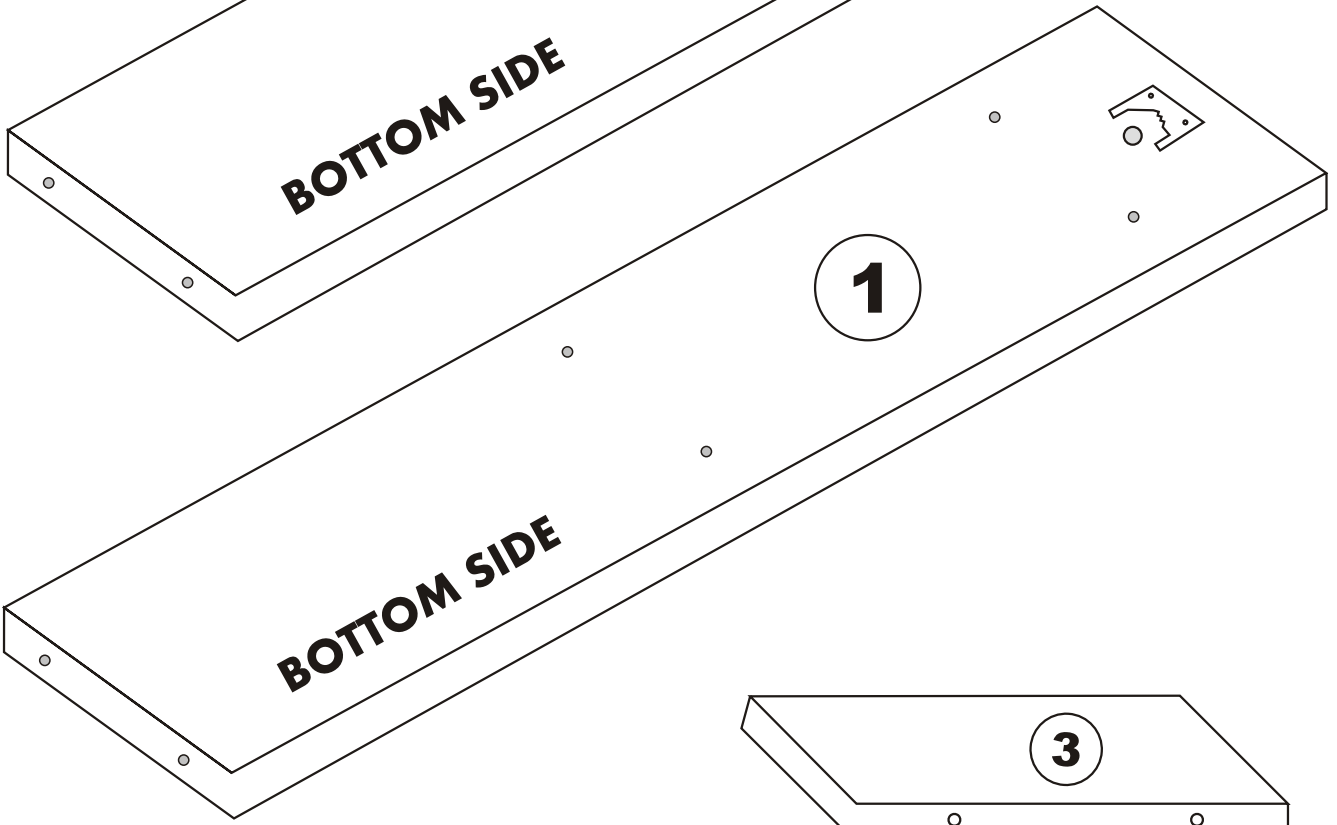

KINIK RAF

Assembly Manual

Kalune Design
Furniture

KINIK RAF

ATTENTION !!!

Minifix is the main connection material used in Decortile products ,
Before starting assembly , Please check the drawings below

ACCESSORY LIST

F14  2X	T24  8X	N20  4X	T25  1X
 2X	 2X	 5X	
GENERAL VIEW			

F14

F14

3

4

5

T25

6