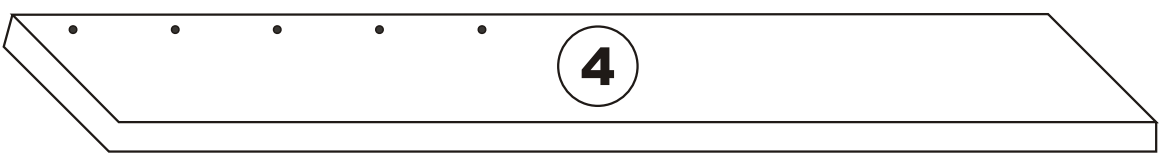

KINIK RAF

Assembly Manual

Kalune Design
Furniture

KINIK RAF

ATTENTION !!!

Minifix is the main connection material used in Decortile products ,
Before starting assembly , Please check the drawings below

ACCESSORY LIST

F14  2X	T24  8X	N20  4X	T25  1X
 2X	 2X	 5X	
GENERAL VIEW			

F14

F14

3

4

5

T25

6