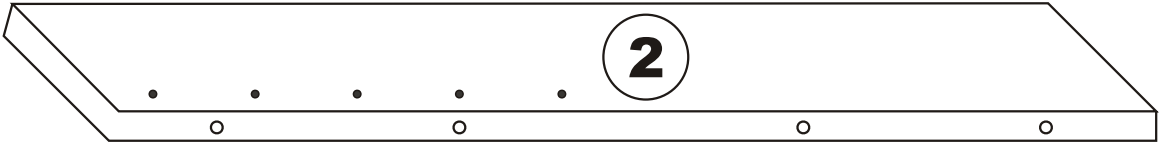

KINIK RAF

Assembly Manual

Kalune Design
Furniture

KINIK RAF

ATTENTION !!!

Minifix is the main connection material used in Decortile products ,
Before starting assembly , Please check the drawings below

ACCESSORY LIST

F14  2X	T24  8X	N20  4X	T25  1X
 2X	 2X	 5X	
GENERAL VIEW			

F14

F14

3

4

5

T25

6