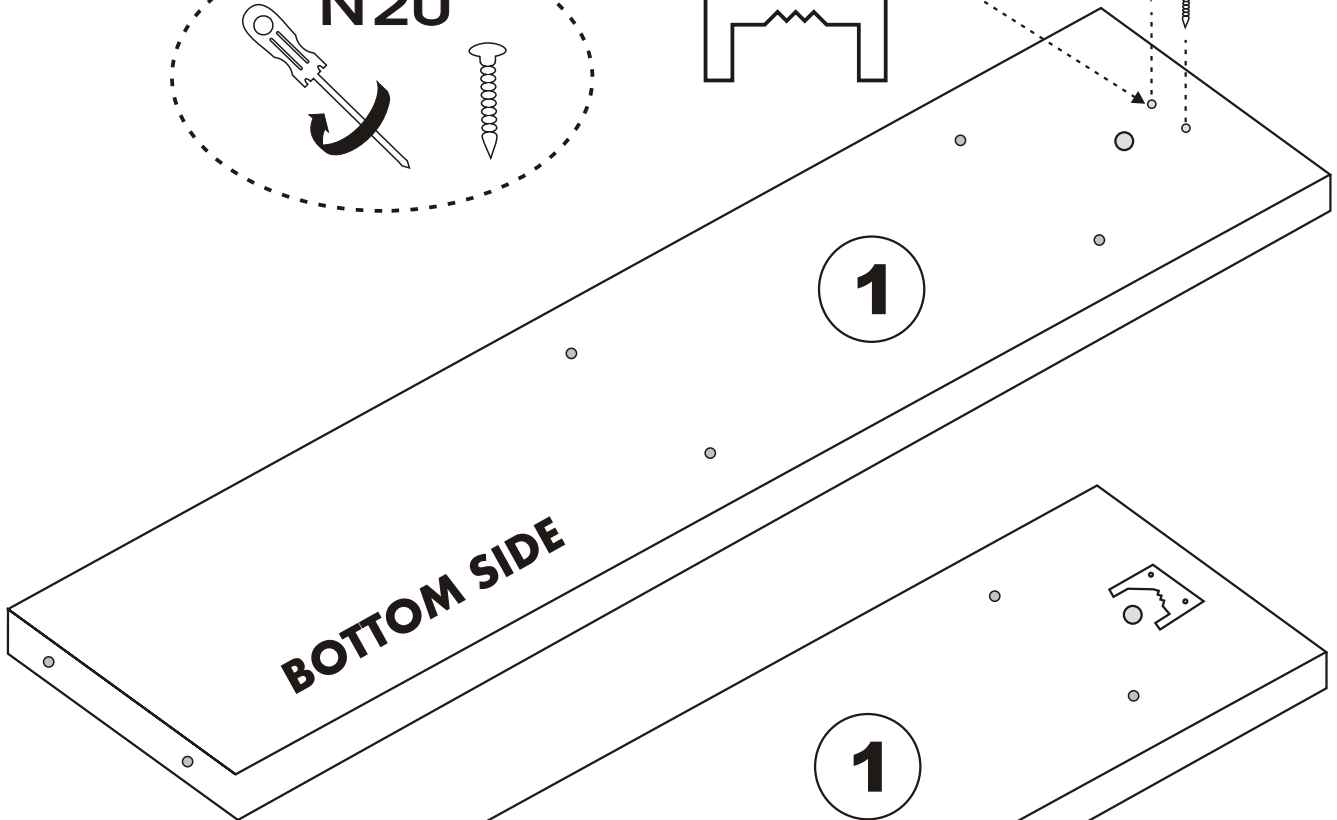

KINIK RAF

Assembly Manual

Kalune Design
Furniture

KINIK RAF

ATTENTION !!!

Minifix is the main connection material used in Decortile products ,
Before starting assembly , Please check the drawings below

ACCESSORY LIST

F14  2X	T24  8X	N20  4X	T25  1X
 2X	 2X	 5X	
GENERAL VIEW			

F14

F14

3

4

5

T25

6