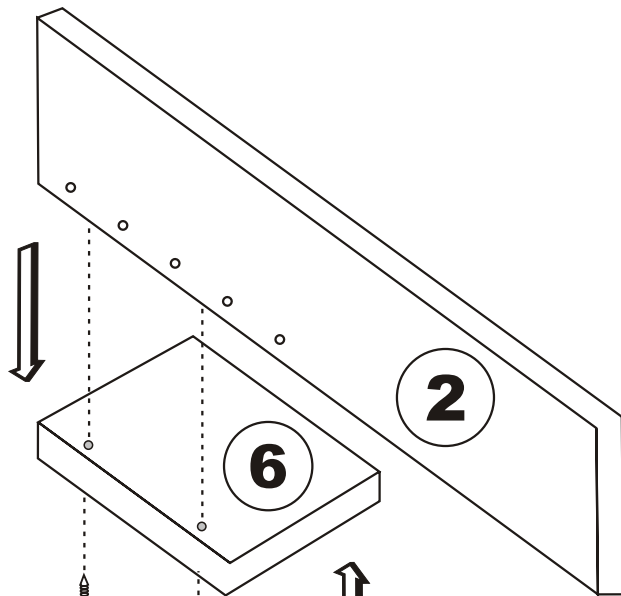

KINIK RAF

Assembly Manual

Kalune Design
Furniture

KINIK RAF

ATTENTION !!!

Minifix is the main connection material used in Decortile products ,
Before starting assembly , Please check the drawings below

ACCESSORY LIST

F14  2X	T24  8X	N20  4X	T25  1X
 2X	 2X	 5X	
GENERAL VIEW			

F14

F14

3

4

5

T25

6