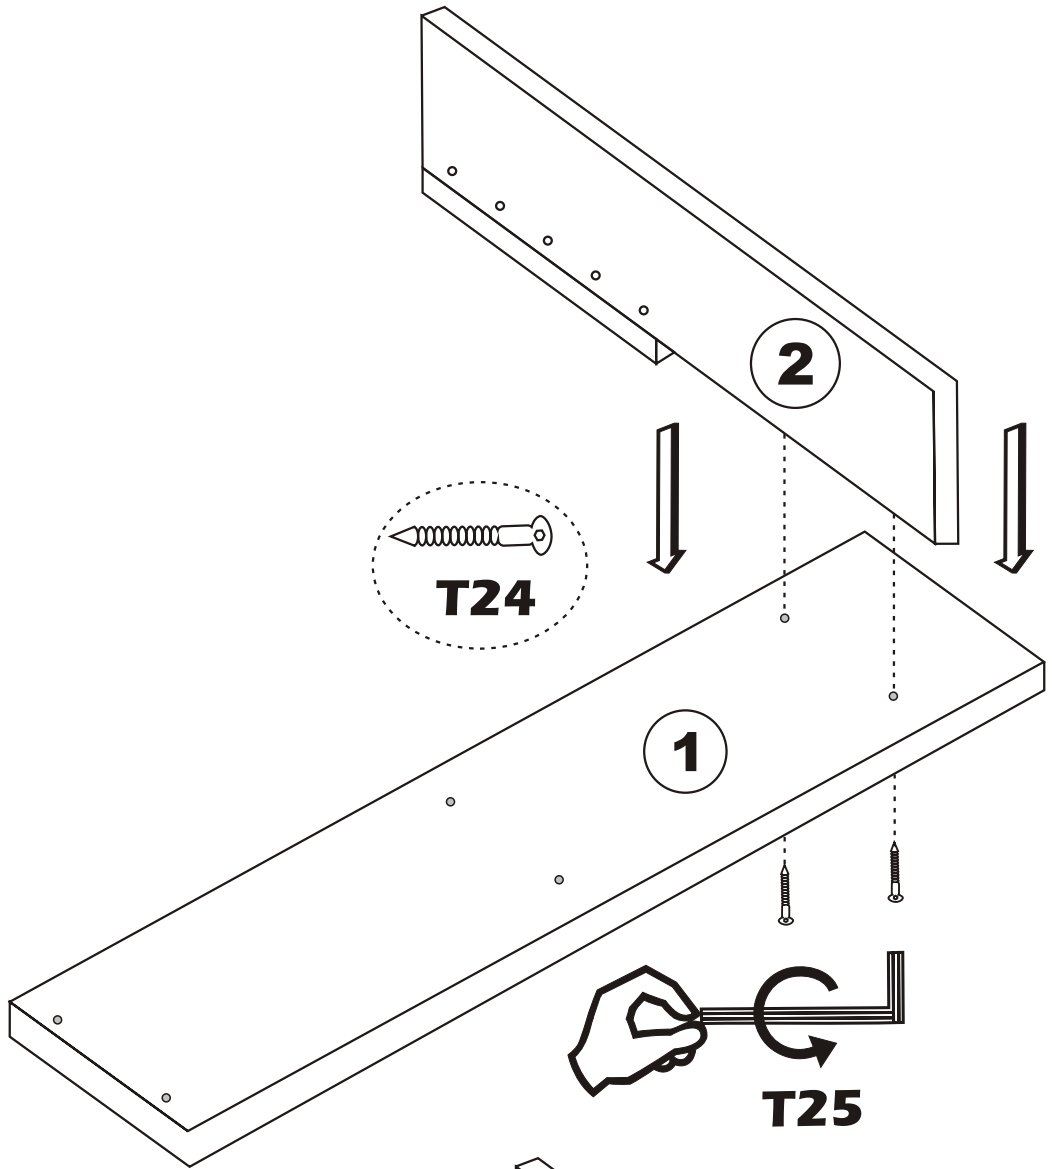

KINIK RAF

Assembly Manual

Kalune Design
Furniture

KINIK RAF

ATTENTION !!!

Minifix is the main connection material used in Decortile products ,
Before starting assembly , Please check the drawings below

ACCESSORY LIST

F14  2X	T24  8X	N20  4X	T25  1X
 2X	 2X	 5X	
GENERAL VIEW			

F14

F14

3

4

5

T25

6