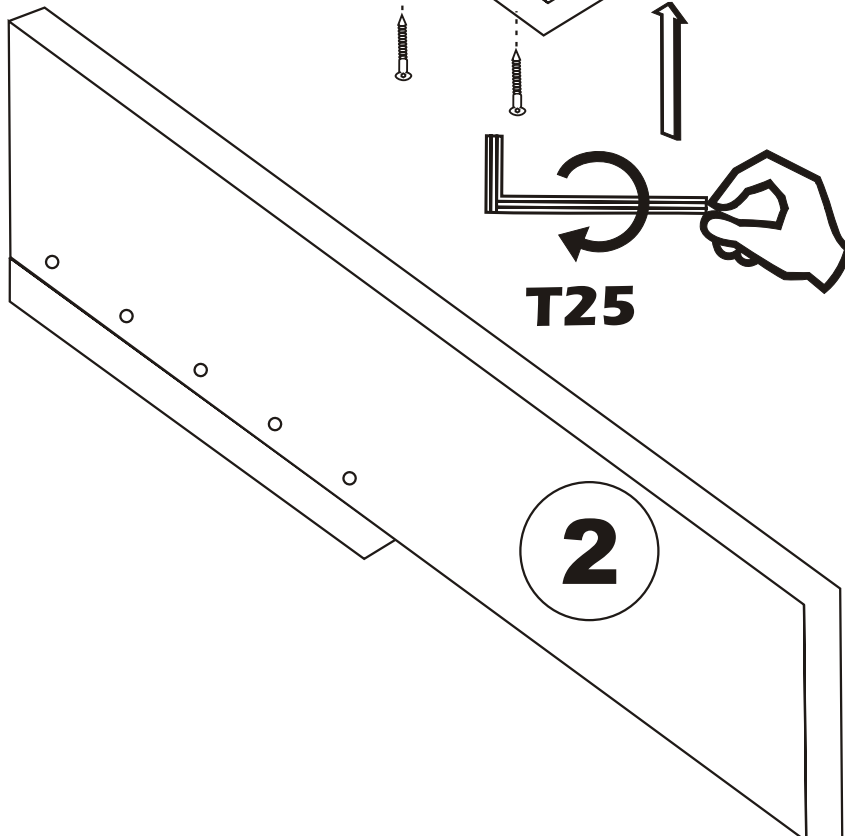

KINIK RAF

Assembly Manual

Kalune Design
Furniture

KINIK RAF

ATTENTION !!!

Minifix is the main connection material used in Decortile products ,
Before starting assembly , Please check the drawings below

ACCESSORY LIST

F14  2X	T24  8X	N20  4X	T25  1X
 2X	 2X	 5X	
GENERAL VIEW			

F14

F14

3

4

5

T25

6