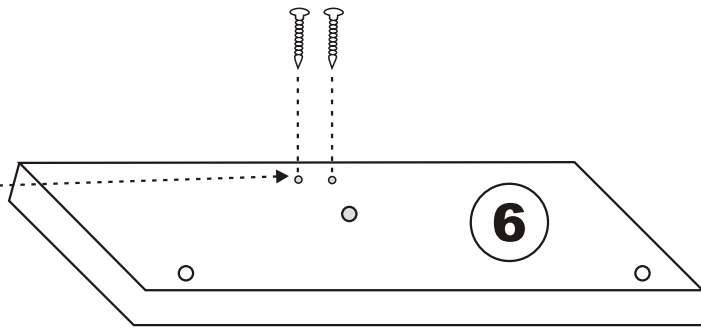

KINIK RAF

Assembly Manual

Kalune Design
Furniture

KINIK RAF

ATTENTION !!!

Minifix is the main connection material used in Decortile products ,
Before starting assembly , Please check the drawings below

ACCESSORY LIST

F14  2X	T24  8X	N20  4X	T25  1X
 2X	 2X	 5X	
GENERAL VIEW			

F14

F14

3

4

5

T25

6