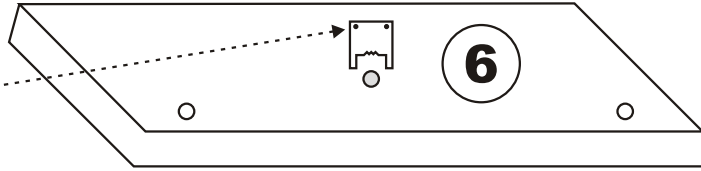

KINIK RAF

Assembly Manual

Kalune Design
Furniture

KINIK RAF

ATTENTION !!!

Minifix is the main connection material used in Decortile products ,
Before starting assembly , Please check the drawings below

ACCESSORY LIST

F14  2X	T24  8X	N20  4X	T25  1X
 2X	 2X	 5X	
GENERAL VIEW			

F14

F14

3

4

5

T25

6