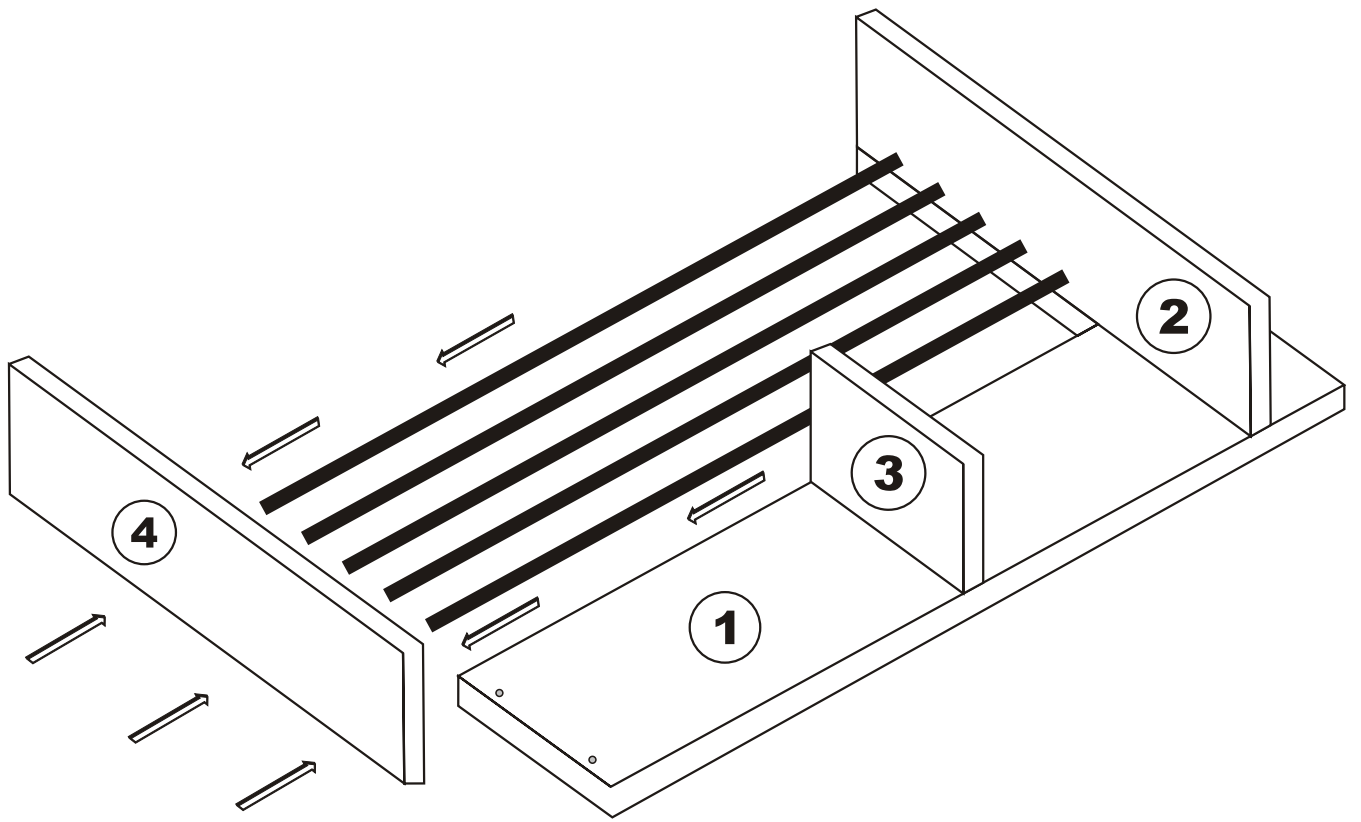

KINIK RAF

Assembly Manual

Kalune Design
Furniture

KINIK RAF

ATTENTION !!!

Minifix is the main connection material used in Decortile products ,
Before starting assembly , Please check the drawings below

ACCESSORY LIST

F14  2X	T24  8X	N20  4X	T25  1X
 2X	 2X	 5X	
GENERAL VIEW			

F14

F14

3

4

5

T25

6